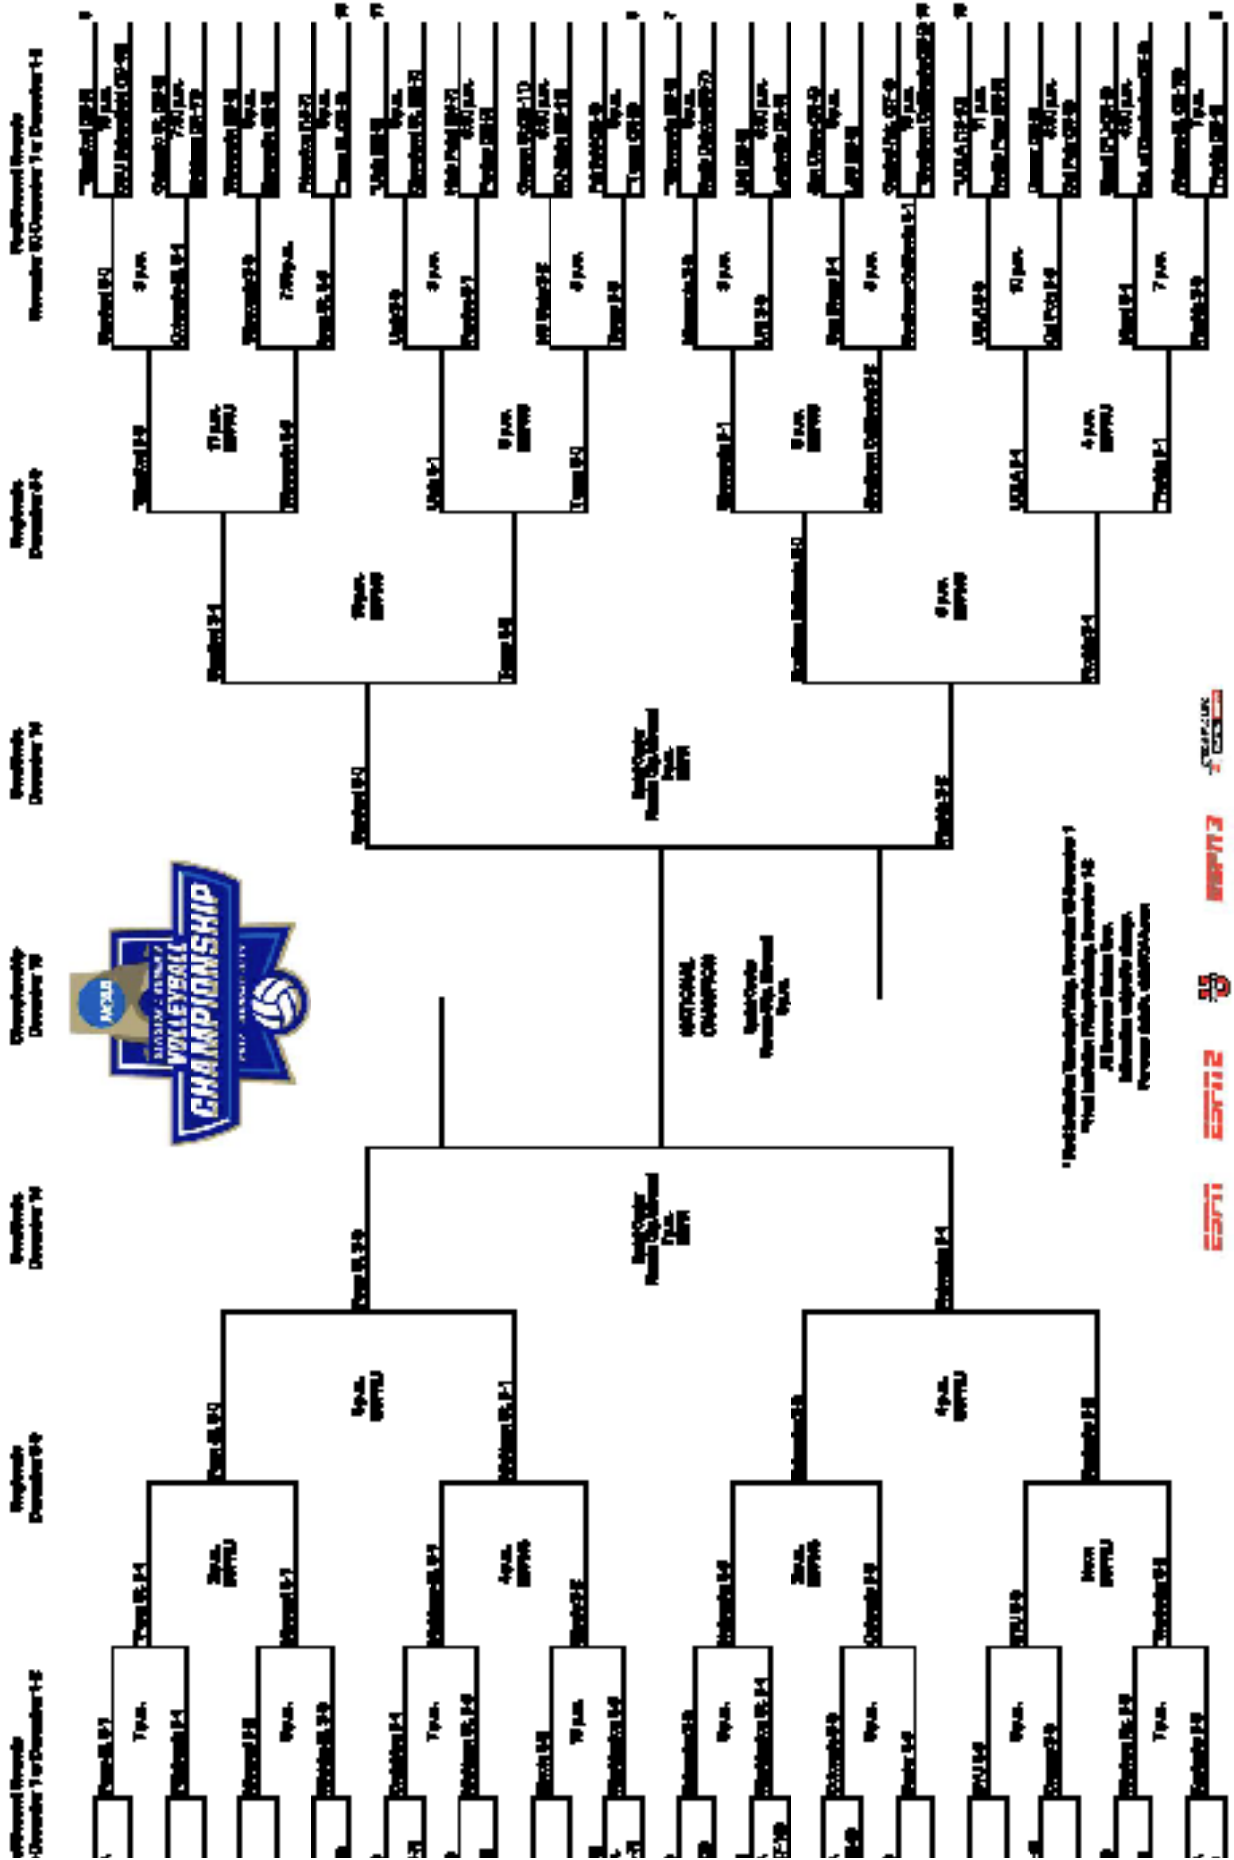

2017 NCAA Division I Women's Volleyball Championship

* Participating Teams/Match Times/Match Locations for Round 1
* Final Match Location: Philadelphia, December 12
* All times are Eastern Standard Time
* Match times subject to change
* Please check local listings for times

2017 Pac-12 Volleyball
Conference Standings as of Dec 11, 2017

Team	Conference	Pct.	Overall	Pct.	Home	Away	Neut	Last 10	Streak
Stanford	19-1	.950	30-3	.909	15-0	13-1	2-2	9-1	W 9
Washington	14-6	.700	25-8	.758	14-4	8-4	3-0	7-3	L 1
USC	14-6	.700	25-10	.714	12-2	9-6	4-2	7-3	L 1
Utah	13-7	.650	24-10	.706	12-4	8-5	4-1	6-4	L 1
Colorado	12-8	.600	24-10	.706	12-3	9-5	3-2	6-4	L 1
UCLA	12-8	.600	21-11	.656	9-4	9-7	3-0	7-3	L 1
Oregon State	11-9	.550	21-12	.636	9-4	7-6	5-2	5-5	L 3
Oregon	10-10	.500	18-12	.600	11-5	5-6	2-1	4-6	L 1
Washington State	6-14	.300	18-16	.529	7-7	7-9	4-0	4-6	L 1
Arizona	5-15	.250	11-18	.379	8-8	1-10	2-0	3-7	W 1
California	4-16	.200	13-18	.419	9-8	2-10	2-0	1-9	L 8
Arizona State	0-20	.000	10-22	.312	3-10	2-11	5-1	0-10	L 20